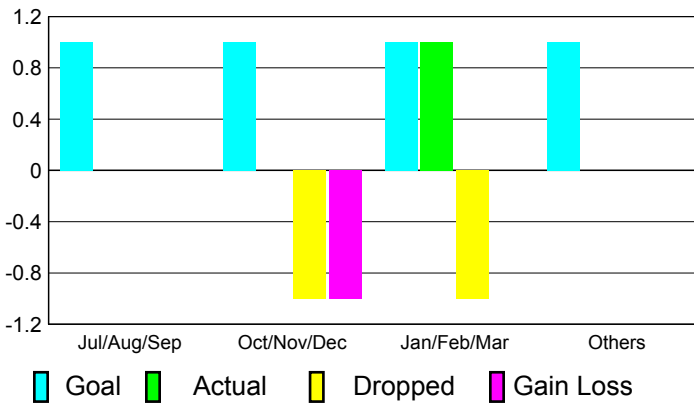

## CLUBS

**Club Results**  
2010-2011

**Clubs**  
2009-2010

Month	New Club Goal	Actual New Clubs	Actual Dropped Clubs	Gain/Loss of Clubs	Gain/Loss of Clubs
Jul/Aug/Sep	1	0	0	0	0
Oct/Nov/Dec	1	0	-1	-1	1
Jan/Feb/Mar	1	1	-1	0	0
Apr/May/Jun	1	0	0	0	1
<b>Totals</b>	<b>4</b>	<b>1</b>	<b>-2</b>	<b>-1</b>	<b>2</b>

### Club Results 2010-2011

Goal, New, Dropped, Gain/Loss

### Comparison of Club Gain/Loss

Current Year Compared to the Previous Year