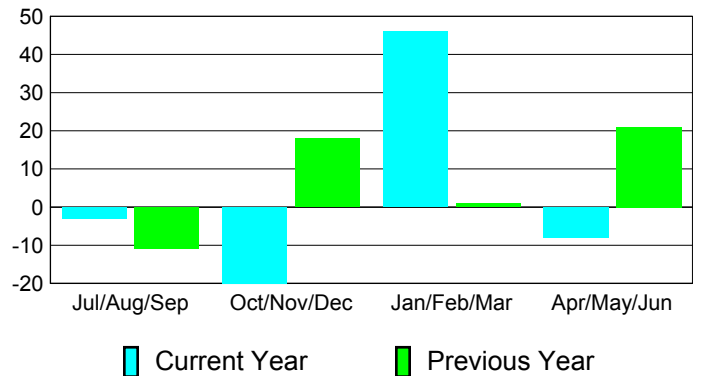

Gender Comparison 2010-2011

Jul/Aug/Sep

Oct/Nov/Dec

Jan/Feb/Mar

Apr/May/Jun

Male

Female