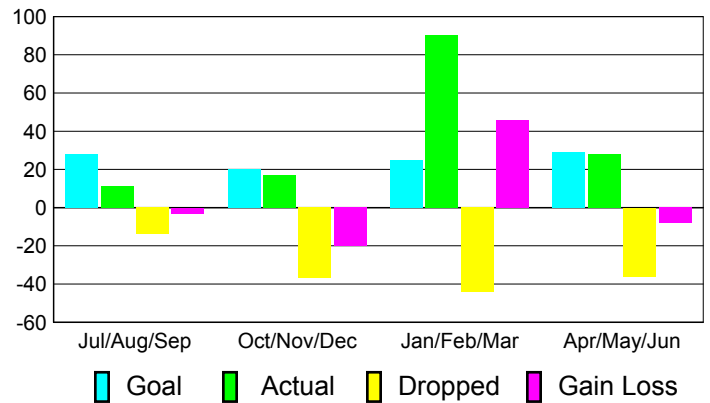

### YTD Status Quo Clubs 2010-2011

Status Quo Clubs Compared to Status Quo Members

## MEMBERSHIP

**Membership Results**  
2010-2011

**Membership**  
2009-2010

Month	Net Memb Goal	Actual New Memb	Actual Dropped Memb	Gain/Loss of Memb	Gain/Loss of Memb
Jul/Aug/Sep	28	11	-14	-3	-11
Oct/Nov/Dec	20	17	-37	-20	18
Jan/Feb/Mar	25	90	-44	46	1
Apr/May/Jun	29	28	-36	-8	21
<b>Totals</b>	<b>102</b>	<b>146</b>	<b>-131</b>	<b>15</b>	<b>29</b>

### Membership Results 2010-2011

Goal, New, Dropped, Gain/Loss

### Comparison of Membership Gain/Loss

Current Year Compared to the Previous Year